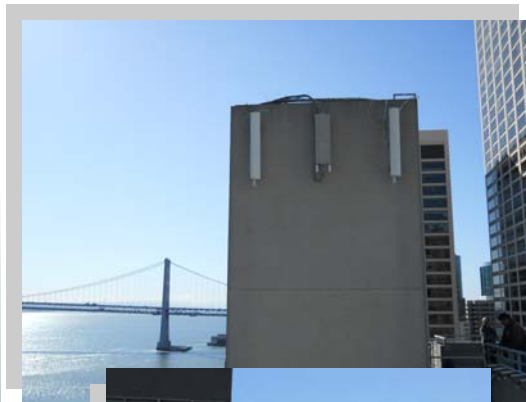

Electrical Service

415-642-3031

[spassanisi@metroelectric.com](mailto:spassanisi@metroelectric.com)

Metropolitan Special Project Division recently installed a Clearwire site on the roof of the Hyatt Hotel at the Embarcadero elevator penthouse roof. With no access to the antennas by ladder, crane or manlift, SPD used their climbing crew to rig and control descend over the side of the penthouse wall to install the panel antennas, mounts and jumpers, before running the fiber and DC Cabling to the antenna locations.